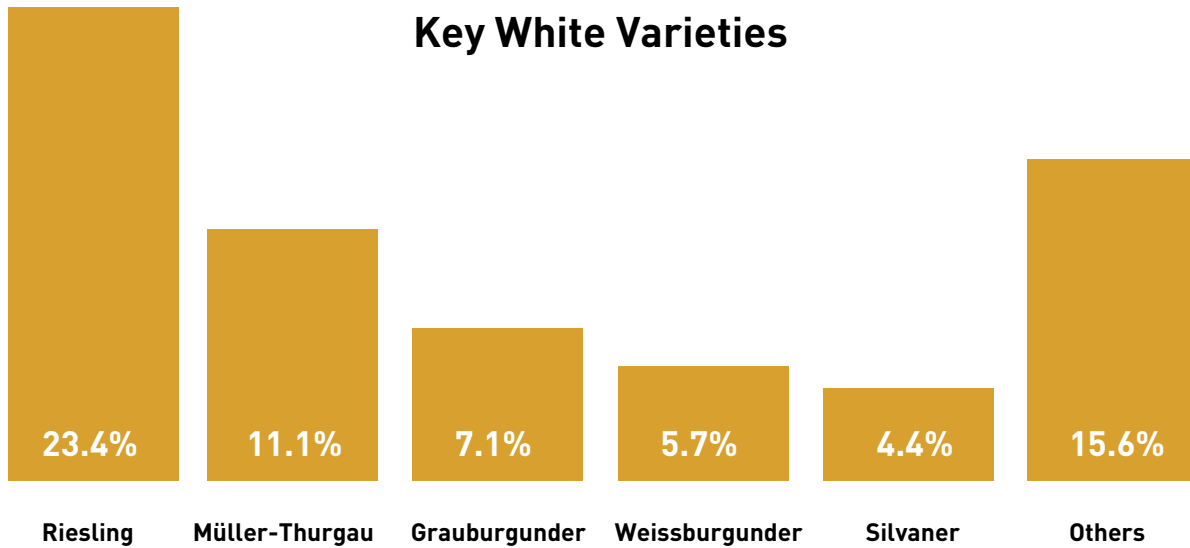

# Germany's Grape Varieties By Vineyard Area

Red Grapes  
32.8%

White Grapes  
67.2%

## Key White Varieties

## Key Red Varieties