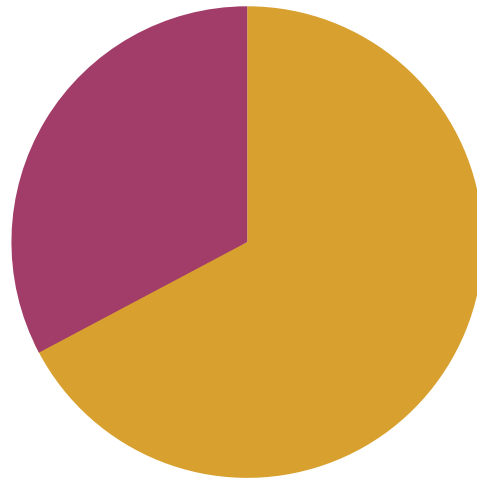

# Germany's Grape Varieties By Vineyard Area

Red Grapes  
32.8%

White Grapes  
67.2%

## Key White Varieties

## Key Red Varieties